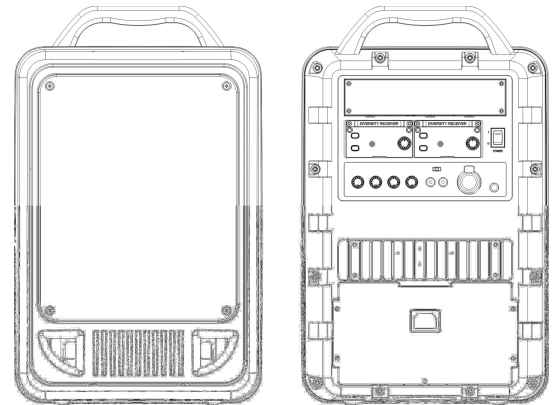

Technical Specifications

Portable PA	
Max. Power Output	70 Watts
Amplifier	Class AB
T.H.D.	< 1%
Frequency Response	50Hz ~ 18kHz
Speaker	8" full-range
Audio Inputs	Wired: Combo XLR & 6.3mm (1/4") Wireless: UP to 2 wireless microphones CD Player: CD, USB port Line-In: Unbalanced RCA jack
Audio Output	Unbalanced line RCA jack
Extension Speaker	6.3mm (1/4") Phone jack
Volume	Master and other individual controls
Controls	Tone control and Echo control on wireless mics
Installation	Speaker stand, flat surface or fixed handle
Power Supply	AC: Built-in 100-240V AC switching power supply DC & Battery: 12V/2.9AH rechargeable gel cell battery
Charge Time	Up to 6 hours (automatic charging management)
Stand-by Time	Up to 7 hours
Battery Indicator	Single LED indicator
Dimensions	285(W) x 400(H) x 225(D)mm / 11.2(W) x 15.7(H) x 8.9(D)"
Weight	Approx. 9.8kg / 21.6lbs (battery included)
Wireless System (optional)	
Receiver	MRM-70
Max. Receiver	Up to 2
Installation	Plug-in Module
Antenna	Built-in
Audio Player (optional)	
Model	CDM-2
Installation	Plug-in Module