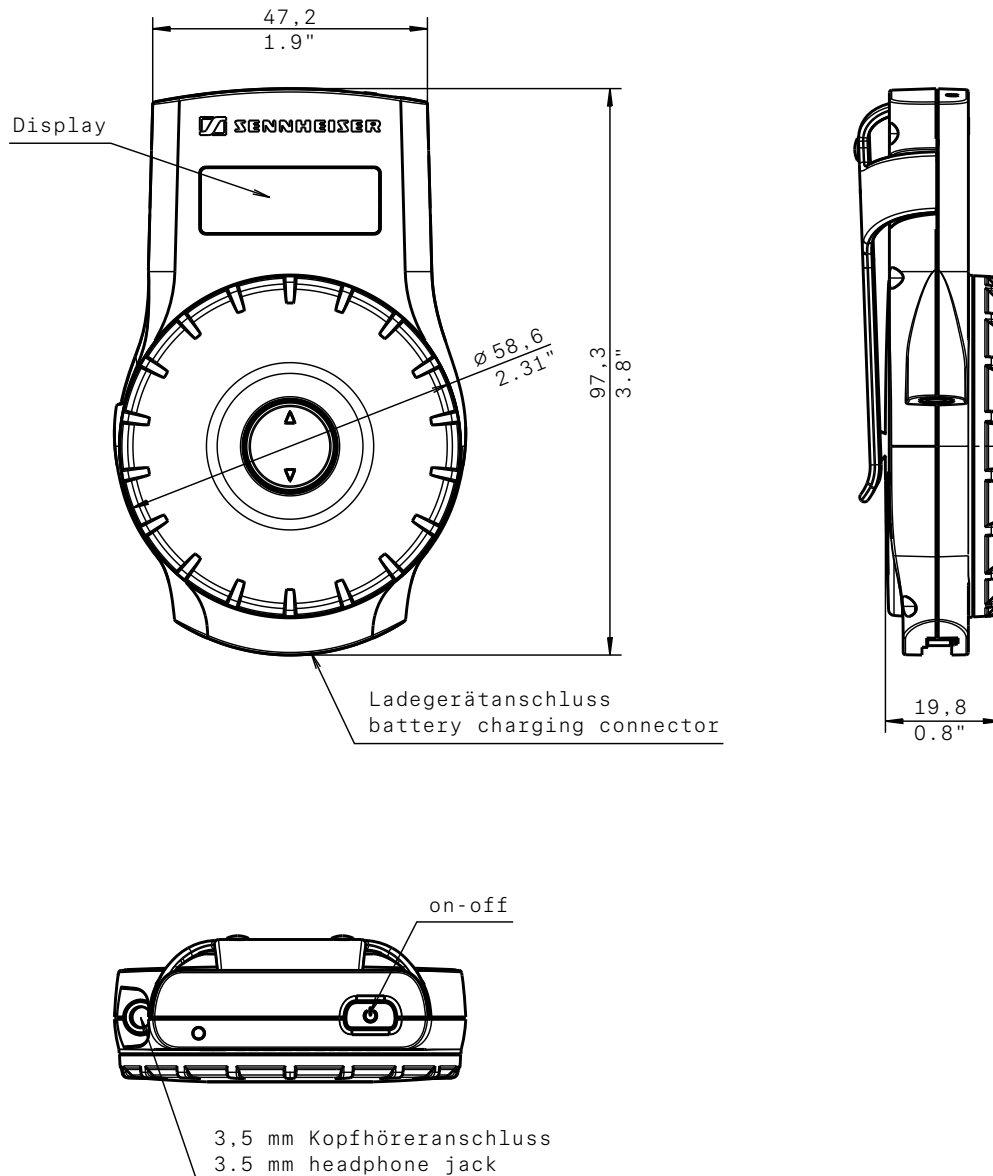

Tourguide 2020-D

EK 2020-D-II

DIMENSIONS

ARCHITECT'S SPECIFICATION

A digital RF bodypack receiver works in the frequency range of 863 – 865 MHz. It provides two operating modes, a tourguide and a conference mode. In mobile tourguide use 6 channels shall be usable in parallel, 8 in the conference mode in combination with a stationary transmitter.

The volume wheel is easy to access and to control. On a backlit LC display all informations of battery life, signal strength, channel and volume settings are provided. A clip allows the receiver to be worn on clothing or a lanyard. The included rechargeable battery provides an operating time of 16 hours. The weight including the battery may not exceed 78 g. The bodypack receiver shall be Sennheiser EK 2020-D-II.