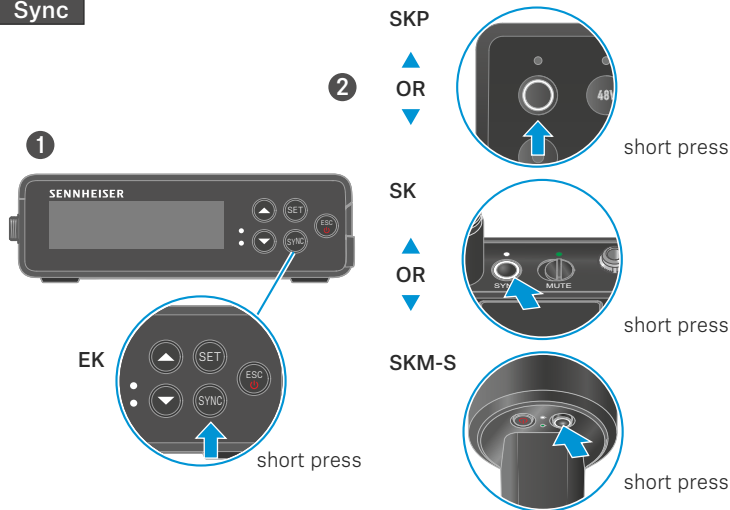

LINK LED/ PWR LED (SKP)	
	- Link ok - audio active
	- Link ok - audio muted or no capsule on SKM
	- Link ok - audio clip
	- No link
	- Link ok - Low transmitter battery
	- Device switched off

DATA LED	
	Bluetooth active to - sync with transmitter - connect with app
	Firmware update in progress

Identify/Battery check

On -> Identify/Check

LINK LED SK/SKP/SKM-S	
	≤ 100 %
	≤ 60 %
	≤ 20 %

Display of synced EK

Sync

EK Stacking/ Mounting plate

SKP Attach & Record

Mic Handling

On/Off

Off -> On On -> Off

	EK/SKP/SK/SKM-S		EK/SKP/SK/SKM-S
short	on	long	off

EK Setup

Mute

EK Power Supply / Charging

Battery

Battery