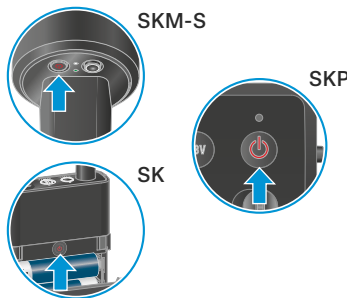

LINK LED/ PWR LED (SKP)	
	- Link ok - audio active
	- Link ok - audio muted or no capsule on SKM
	- Link ok - audio clip
	- No link
	- Link ok - Low transmitter battery
	- Device switched off

DATA LED	
	Bluetooth active to - sync with transmitter - connect with app
	Firmware update in progress

Identify/Battery check

On -> Identify/Check

LINK LED SK/SKP/SKM-S	
	≤ 100 %
	≤ 60 %
	≤ 20 %

Display of synced EK

Sync

EK Stacking/ Mounting plate

SKP Attach & Record

Mic Handling

On/Off

Off -> On On -> Off

	EK/SKP/SK/SKM-S		EK/SKP/SK/SKM-S
short	on	long	off

EK Setup

Mute

EK Power Supply / Charging

Battery

Battery