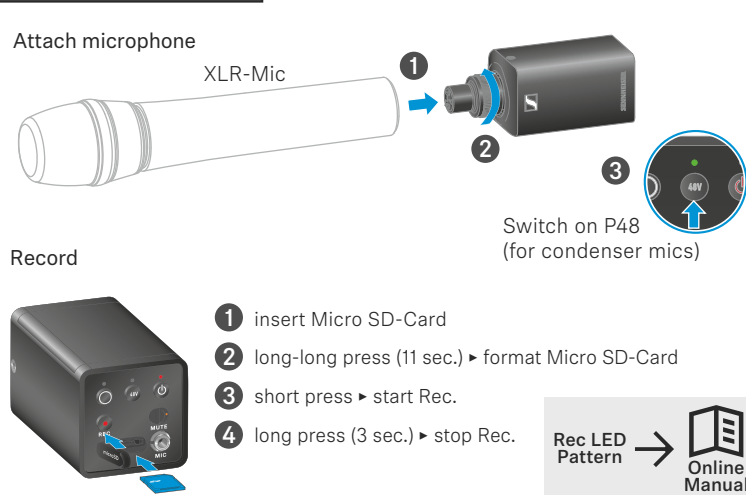

LINK LED/ PWR LED (SKP)	
	- Link ok - audio active
	- Link ok - audio muted or no capsule on SKM
	- Link ok - audio clip
	- No link
	- Link ok - Low transmitter battery
	- Device switched off

DATA LED	
	Bluetooth active to - sync with transmitter - connect with app
	Firmware update in progress

Identify/Battery check

On -> Identify/Check

LINK LED SK/SKP/SKM-S	
	≤ 100 %
	≤ 60 %
	≤ 20 %

Display of synced EK

Sync

EK Stacking/ Mounting plate

SKP Attach & Record

Mic Handling

On/Off

Off -> On On -> Off

	EK/SKP/SK/SKM-S		EK/SKP/SK/SKM-S
short	on	long	off

EK Setup

Mute

EK Power Supply / Charging

Battery

Battery