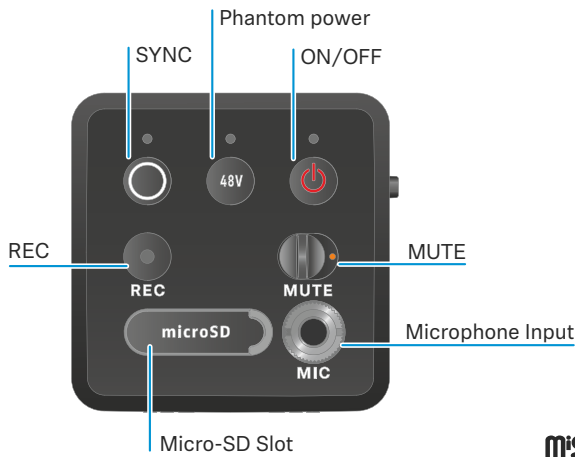

www.sennheiser.com/download

Evolution Wireless Digital Portable

EW-DP EK, EW-D SK, EW-DP SKP, EW-D SKM-S

Smart Assist

Quick Guide

Kurzanleitung

Guide rapide

Guida rapida

Guía de inicio rápido

Guia rápido

Beknopte handleiding

Krótka instrukcja obsługi

Snabbguide

Kort vejledning

Pikaohje

Γρήγορος οδηγός

Kisa Kilavuz

Краткая инструкция

簡要说明

快速使用指南

クイックガイド

요약 안내서

Sennheiser electronic SE & Co. KG

Am Labor 1, 30900 Wedemark, Germany
www.sennheiser.com

Printed in Germany
Publ. 05/24, 592859/A05

SENNHEISER

EW-DP EK

EW-DP SKP

unbalanced Input	
PIN 1	⏚
PIN 2	- (P48)
PIN 3	+

EW-D SKM-S

EW-D SK