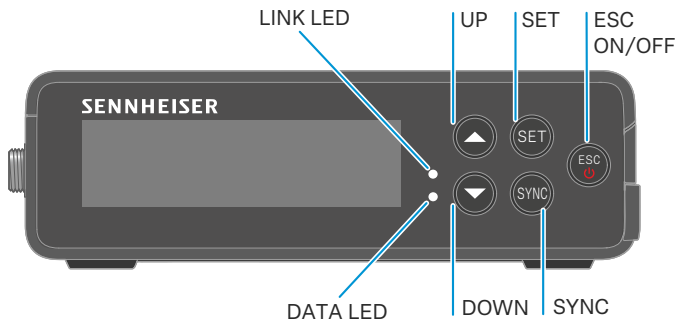

www.sennheiser.com/download

Evolution Wireless Digital Portable

EW-DP EK, EW-D SK, EW-DP SKP, EW-D SKM-S

Smart Assist

Quick Guide

Kurzanleitung

Guide rapide

Guida rapida

Guía de inicio rápido

Guia rápido

Beknopte handleiding

Krótka instrukcja obsługi

Snabbguide

Kort vejledning

Pikaohje

Γρήγορος οδηγός

Kisa Kilavuz

Краткая инструкция

簡要说明

快速使用指南

クイックガイド

요약 안내서

Sennheiser electronic SE & Co. KG

Am Labor 1, 30900 Wedemark, Germany
www.sennheiser.com

Printed in Germany
Publ. 05/24, 592859/A05

SENNHEISER

EW-DP EK