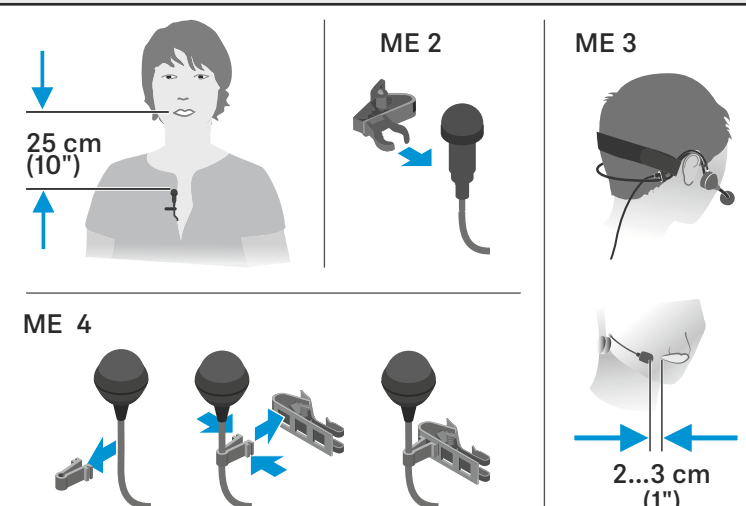

Identify/Battery check

On -> Identify/Check

LINK LED SK/SKP/SKM-S	
	≤ 100 %
	≤ 60 %
	≤ 20 %

Display of synced EK

Sync

EK Stacking/ Mounting plate

SKP Attach & Record

Mic Handling