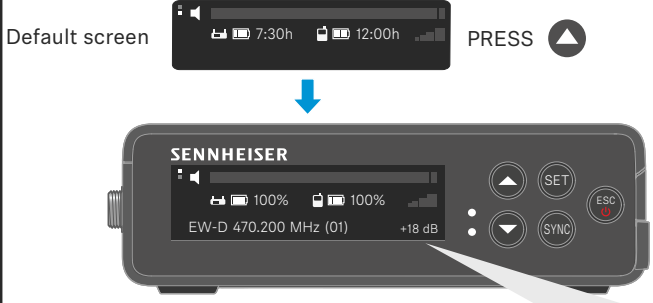

Identify/Battery check

On -> Identify/Check

LINK LED SK/SKP/SKM-S	
	≤ 100 %
	≤ 60 %
	≤ 20 %

Display of synced EK

Sync

EK Stacking/ Mounting plate

SKP Attach & Record

Mic Handling

On/Off

Off -> On On -> Off

	EK/SKP/SK/SKM-S		EK/SKP/SK/SKM-S
short	on	long	off

EK Setup

Mute

EK Power Supply / Charging

Battery

Battery

EK Display

EK Menu

Gain Output level	SET	→ SET →	Gain +21 dB	SET
Output level Headphone	SET	→ SET →	Output level -15 dB	SET
Headphone Mute switch	SET	→ SET →	Headphone	SET
Mute switch Auto scan	SET	→ SET →	Mute switch ignored	SET
Auto scan Channel	SET	→ SET →	Auto scan 526.000 MHz (94)	SET
Channel Frequency	SET	→ SET →	Channel 94 526.000 MHz	SET
Frequency Brightness	SET	→ SET →	Frequency 470 .200 MHz	SET
Brightness Reset	SET	→ SET →	Brightness 60 %	SET
Reset	SET	→ SET →	Reset to factory defaults?	Yes SET No ESC