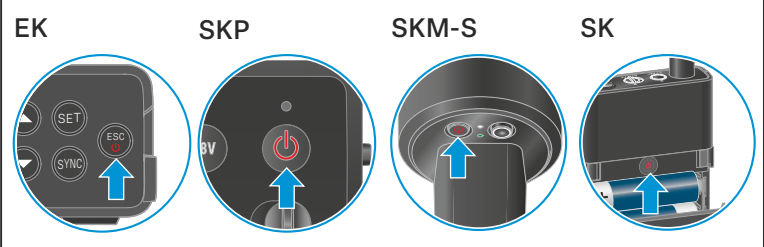

LINK LED/ PWR LED (SKP)	
	- Link ok - audio active
	- Link ok - audio muted or no capsule on SKM
	- Link ok - audio clip
	- No link
	- Link ok - Low transmitter battery
	- Device switched off

DATA LED	
	Bluetooth active to - sync with transmitter - connect with app
	Firmware update in progress

Identify/Battery check

On -> Identify/Check

LINK LED SK/SKP/SKM-S	
	≤ 100 %
	≤ 60 %
	≤ 20 %

Display of synced EK

Sync

EK Stacking/ Mounting plate

SKP Attach & Record

Mic Handling

On/Off

Off -> On On -> Off

	EK/SKP/SK/SKM-S		EK/SKP/SK/SKM-S
short	on	long	off

EK Setup

Mute

EK Power Supply / Charging

Battery

Battery