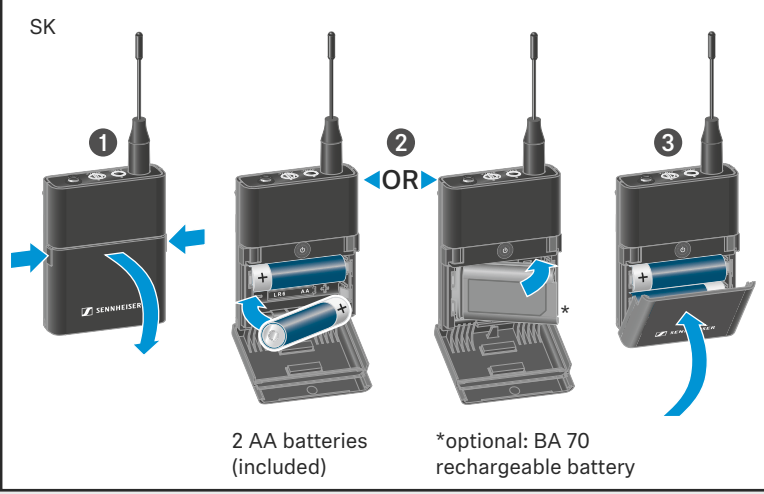

Identify/Battery check

On -> Identify/Check

LINK LED SK/SKP/SKM-S	
	≤ 100 %
	≤ 60 %
	≤ 20 %

Display of synced EK

Sync

EK Stacking/ Mounting plate

SKP Attach & Record

Mic Handling

On/Off

Off -> On On -> Off

	EK/SKP/SK/SKM-S		EK/SKP/SK/SKM-S
short	on	long	off

EK Setup

Mute

EK Power Supply / Charging

Battery

Battery