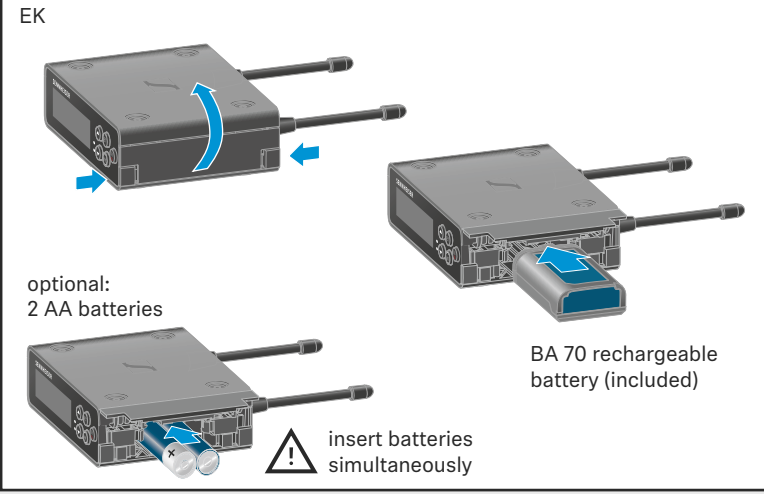

Identify/Battery check

On -> Identify/Check

LINK LED SK/SKP/SKM-S	
	≤ 100 %
	≤ 60 %
	≤ 20 %

Display of synced EK

Sync

EK Stacking/ Mounting plate

SKP Attach & Record

Mic Handling

On/Off

Off -> On On -> Off

	EK/SKP/SK/SKM-S		EK/SKP/SK/SKM-S
short	on	long	off

EK Setup

Mute

EK Power Supply / Charging

Battery

Battery