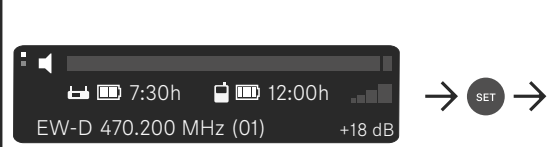

EK Menu

Gain Output level	SET	→ SET →	Gain +21 dB	SET
Output level Headphone	SET	→ SET →	Output level -15 dB	SET
Headphone Mute switch	SET	→ SET →	Headphone	SET
Mute switch Auto scan	SET	→ SET →	Mute switch ignored	SET
Auto scan Channel	SET	→ SET →	Auto scan 526.000 MHz (94)	SET
Channel Frequency	SET	→ SET →	Channel 94 526.000 MHz	SET
Frequency Brightness	SET	→ SET →	Frequency 470 .200 MHz	SET
Brightness Reset	SET	→ SET →	Brightness 60 %	SET
Reset	SET	→ SET →	Reset to factory defaults?	Yes SET No ESC

www.sennheiser.com/download

- Instruction manual
- Bedienungsanleitung
- Notice d'emploi
- Istruzioni per l'uso
- Instrucciones de manejo
- Manual de instruções
- Gebbruiksaanwijzing
- Instrukcja obsługi
- Bruksanvisning
- Betjenings vejledning
- Käyttöohje
- Οδηγίες λειτουργίας
- Kullanım kılavuzu
- Инструкция по эксплуатации
- 使用说明书
- 取扱説明書
- 사용 설명서

Smart Assist

Available on the **App Store**

ANDROID APP ON **Google play**