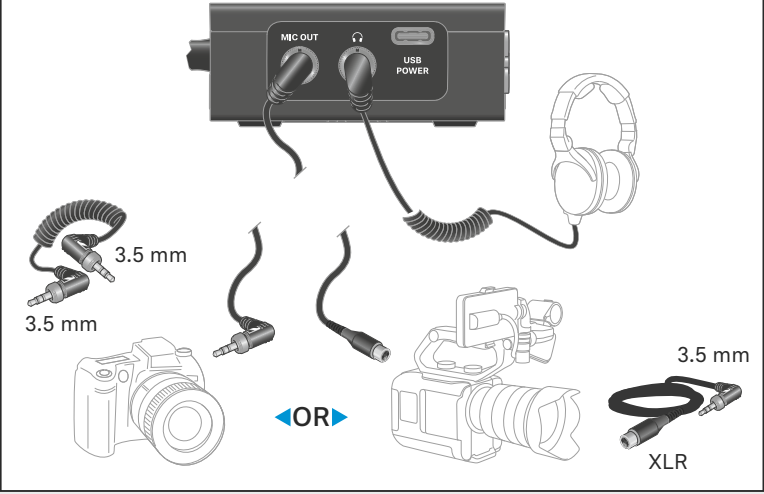

On/Off

Off -> On   On -> Off

	EK/SKP/SK/SKM-S		EK/SKP/SK/SKM-S
short	on	long	off

EK Setup

Mute

EK Power Supply / Charging

Battery

Battery