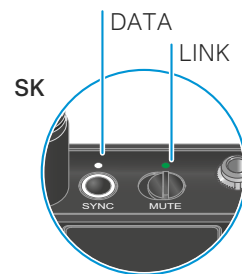

Printed in Germany
Publ. 05/24, 592859/A05

SENNHEISER

EW-DP EK

EW-DP SKP

unbalanced Input	
PIN 1	⏚
PIN 2	- (P48)
PIN 3	+

EW-D SKM-S

EW-D SK

LEDs

LINK LED/ PWR LED (SKP)	
	- Link ok - audio active
	- Link ok - audio muted or no capsule on SKM
	- Link ok - audio clip
	- No link
	- Link ok - Low transmitter battery
	- Device switched off

DATA LED	
	Bluetooth active to - sync with transmitter - connect with app
	Firmware update in progress

Identify/Battery check

On -> Identify/Check

LINK LED SK/SKP/SKM-S	
	≤ 100 %
	≤ 60 %
	≤ 20 %

Display of synced EK

Sync

EK Stacking/ Mounting plate

SKP Attach & Record

Mic Handling