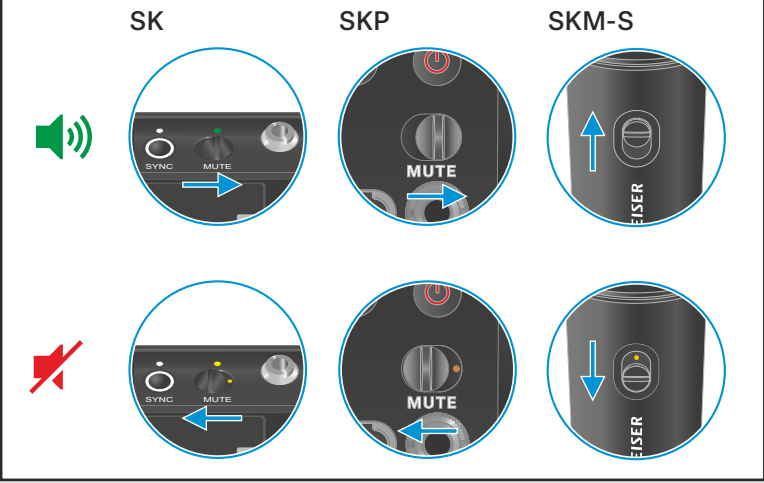

LINK LED/ PWR LED (SKP)	
	- Link ok - audio active
	- Link ok - audio muted or no capsule on SKM
	- Link ok - audio clip
	- No link
	- Link ok - Low transmitter battery
	- Device switched off

DATA LED	
	Bluetooth active to - sync with transmitter - connect with app
	Firmware update in progress

Identify/Battery check

On -> Identify/Check

LINK LED SK/SKP/SKM-S	
	≤ 100 %
	≤ 60 %
	≤ 20 %

Display of synced EK

Sync

EK Stacking/ Mounting plate

SKP Attach & Record

Mic Handling

On/Off

Off -> On On -> Off

	EK/SKP/SK/SKM-S		EK/SKP/SK/SKM-S
short	on	long	off

EK Setup

Mute

EK Power Supply / Charging

Battery

Battery

EK Display

EK Menu

Gain Output level	SET	→ SET →	Gain +21 dB	SET
Output level Headphone	SET	→ SET →	Output level -15 dB	SET
Headphone Mute switch	SET	→ SET →	Headphone	SET
Mute switch Auto scan	SET	→ SET →	Mute switch ignored	SET
Auto scan Channel	SET	→ SET →	Auto scan 526.000 MHz (94)	SET
Channel Frequency	SET	→ SET →	Channel 94 526.000 MHz	SET
Frequency Brightness	SET	→ SET →	Frequency 470 .200 MHz	SET
Brightness Reset	SET	→ SET →	Brightness 60 %	SET
Reset	SET	→ SET →	Reset to factory defaults?	Yes SET No ESC