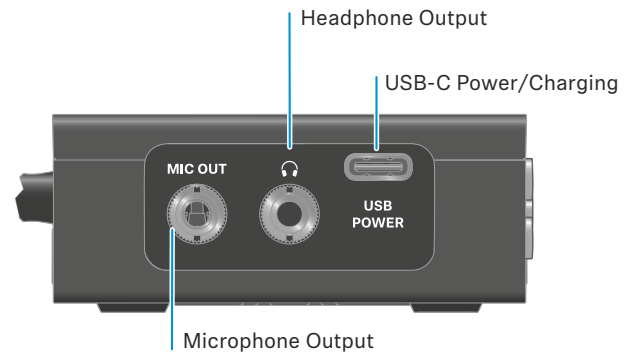

www.sennheiser.com/download

Evolution Wireless Digital Portable

EW-DP EK, EW-D SK, EW-DP SKP, EW-D SKM-S

Smart Assist

Quick Guide

Kurzanleitung

Guide rapide

Guida rapida

Guía de inicio rápido

Guia rápido

Beknopte handleiding

Krótka instrukcja obsługi

Snabbguide

Kort vejledning

Pikaohje

Γρήγορος οδηγός

Kisa Kilavuz

Краткая инструкция

簡要说明

快速使用指南

クイックガイド

요약 안내서

Sennheiser electronic SE & Co. KG

Am Labor 1, 30900 Wedemark, Germany
www.sennheiser.com

Printed in Germany
Publ. 05/24, 592859/A05

SENNHEISER

EW-DP EK