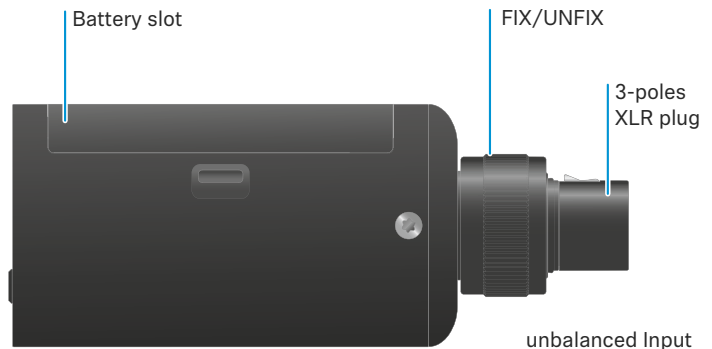

Printed in Germany
Publ. 05/24, 592859/A05

SENNHEISER

EW-DP EK

EW-DP SKP

unbalanced Input	
PIN 1	⏚
PIN 2	- (P48)
PIN 3	+

EW-D SKM-S

EW-D SK

LEDs