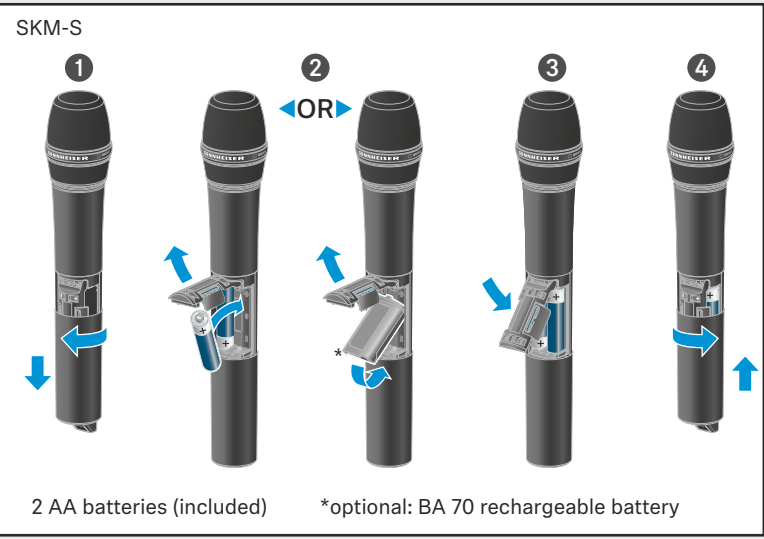

Identify/Battery check

On -> Identify/Check

LINK LED SK/SKP/SKM-S	
	≤ 100 %
	≤ 60 %
	≤ 20 %

Display of synced EK

Sync

EK Stacking/ Mounting plate

SKP Attach & Record

Mic Handling

On/Off

Off -> On On -> Off

	EK/SKP/SK/SKM-S		EK/SKP/SK/SKM-S
short	on	long	off

EK Setup

Mute

EK Power Supply / Charging

Battery

Battery