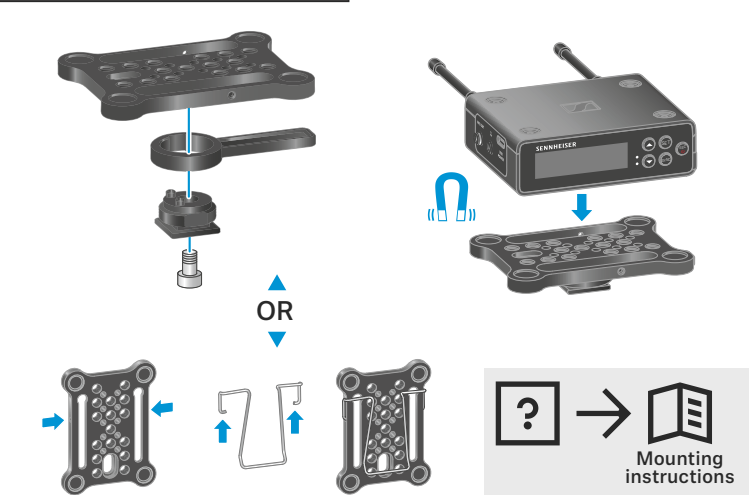

LINK LED/ PWR LED (SKP)	
	- Link ok - audio active
	- Link ok - audio muted or no capsule on SKM
	- Link ok - audio clip
	- No link
	- Link ok - Low transmitter battery
	- Device switched off

DATA LED	
	Bluetooth active to - sync with transmitter - connect with app
	Firmware update in progress

Identify/Battery check

On -> Identify/Check

LINK LED SK/SKP/SKM-S	
	≤ 100 %
	≤ 60 %
	≤ 20 %

Display of synced EK

Sync

EK Stacking/ Mounting plate

SKP Attach & Record

Mic Handling

On/Off

Off -> On On -> Off

	EK/SKP/SK/SKM-S		EK/SKP/SK/SKM-S
short	on	long	off

EK Setup

Mute

EK Power Supply / Charging

Battery

Battery