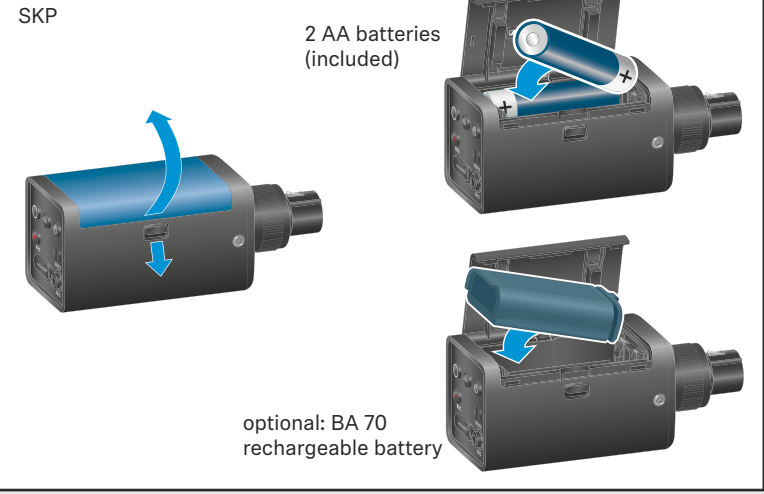

On/Off

Off -> On On -> Off

	EK/SKP/SK/SKM-S		EK/SKP/SK/SKM-S
short	on	long	off

EK Setup

Mute

EK Power Supply / Charging

Battery

Battery