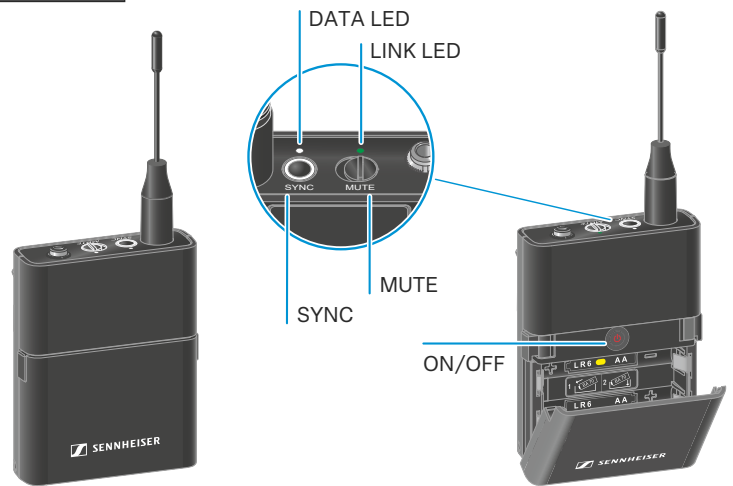

www.sennheiser.com/download

Evolution Wireless Digital Portable

EW-DP EK, EW-D SK, EW-DP SKP, EW-D SKM-S

Smart Assist

Quick Guide

Kurzanleitung

Guide rapide

Guida rapida

Guía de inicio rápido

Guia rápido

Beknopte handleiding

Krótka instrukcja obsługi

Snabbguide

Kort vejledning

Pikaohje

Γρήγορος οδηγός

Kisa Kilavuz

Краткая инструкция

簡要说明

快速使用指南

クイックガイド

요약 안내서

Sennheiser electronic SE & Co. KG

Am Labor 1, 30900 Wedemark, Germany
www.sennheiser.com

Printed in Germany
Publ. 05/24, 592859/A05

SENNHEISER

EW-DP EK

EW-DP SKP

unbalanced Input	
PIN 1	⏚
PIN 2	- (P48)
PIN 3	+

EW-D SKM-S

EW-D SK