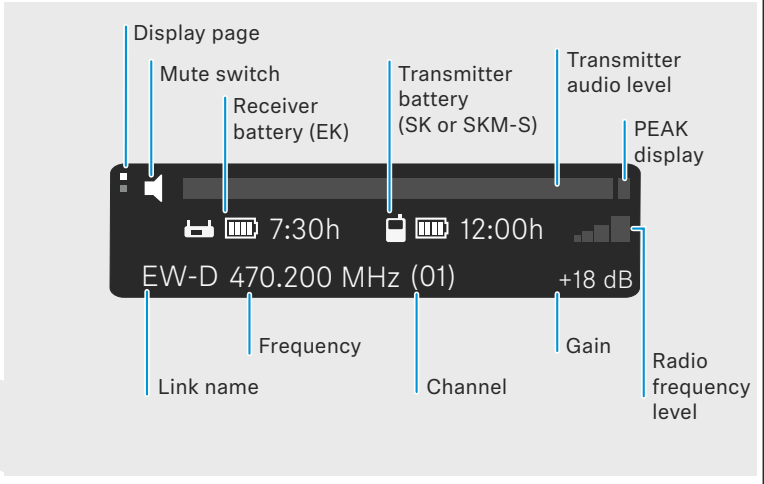

Identify/Battery check

On -> Identify/Check

LINK LED SK/SKP/SKM-S	
	≤ 100 %
	≤ 60 %
	≤ 20 %

Display of synced EK

Sync

EK Stacking/ Mounting plate

SKP Attach & Record

Mic Handling

On/Off

Off -> On On -> Off

	EK/SKP/SK/SKM-S		EK/SKP/SK/SKM-S
short	on	long	off

EK Setup

Mute

EK Power Supply / Charging

Battery

Battery

EK Display

EK Menu

Gain Output level	SET	→ SET →	Gain +21 dB	SET
Output level Headphone	SET	→ SET →	Output level -15 dB	SET
Headphone Mute switch	SET	→ SET →	Headphone	SET
Mute switch Auto scan	SET	→ SET →	Mute switch ignored	SET
Auto scan Channel	SET	→ SET →	Auto scan 526.000 MHz (94)	SET
Channel Frequency	SET	→ SET →	Channel 94 526.000 MHz	SET
Frequency Brightness	SET	→ SET →	Frequency 470 .200 MHz	SET
Brightness Reset	SET	→ SET →	Brightness 60 %	SET
Reset	SET	→ SET →	Reset to factory defaults?	Yes SET No ESC