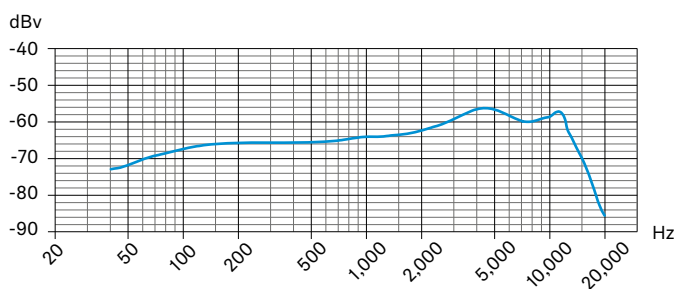

FREQUENCY RESPONSE