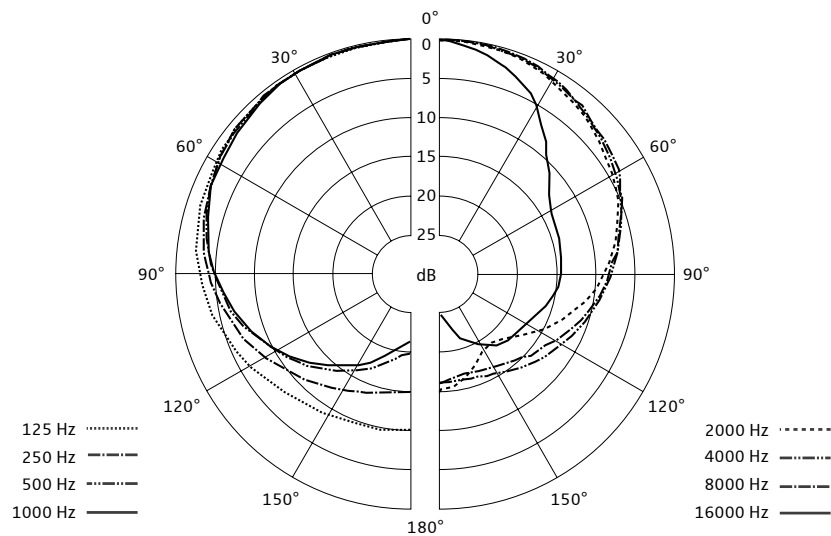

MMD 835 BK

Microphone Head

Microphone module from the renowned evolution 800 series with consistent pick-up pattern (cardioid) and powerful sound for a wide variety of applications. Compatible with all handheld transmitters from the ew G3, ew G4, D1, AVX, SpeechLine Digital Wireless and 2000 series.

PRODUCT VARIANTS

MMD 835-1 BK	Art. no. 502575
---------------------	-----------------

SPECIFICATIONS

Transducer principle	dynamic
Sensitivity	2.1 mV/Pa
Sound pressure level	154 dB SPL
Pick-up pattern	cardioid

POLAR PATTERN

FREQUENCY RESPONSE