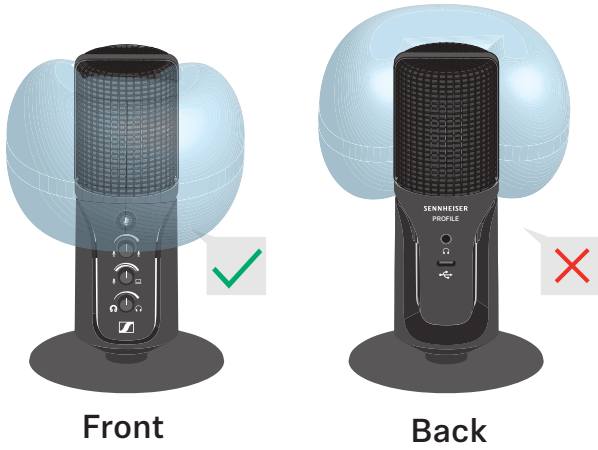

TABLE STAND

Art. no. 700102

USB-C CABLE (3M)

Art. no. 700103

Setup | PROFILE

* Compatible with USB-C enabled Apple devices

Mounting | STREAMING SET

Setup | STREAMING SET

* Compatible with USB-C enabled Apple devices

Voice Pickup

Overview

- 1 Mute
- 2 Gain Control
- 3 Mix Control (Mic/PC)
- 4 Headphone Volume Control

Mute

Gain Control

Mix Control

Headphone Volume