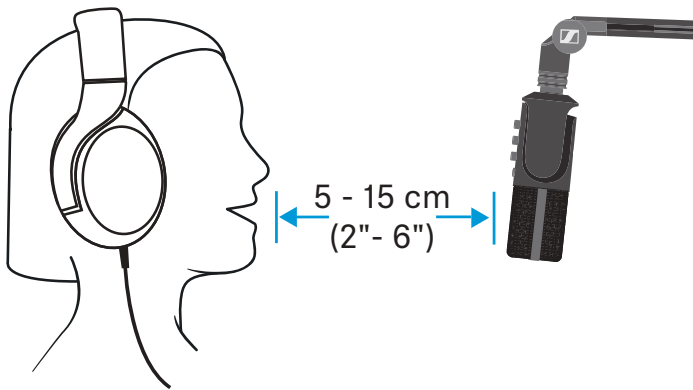

Voice Pickup