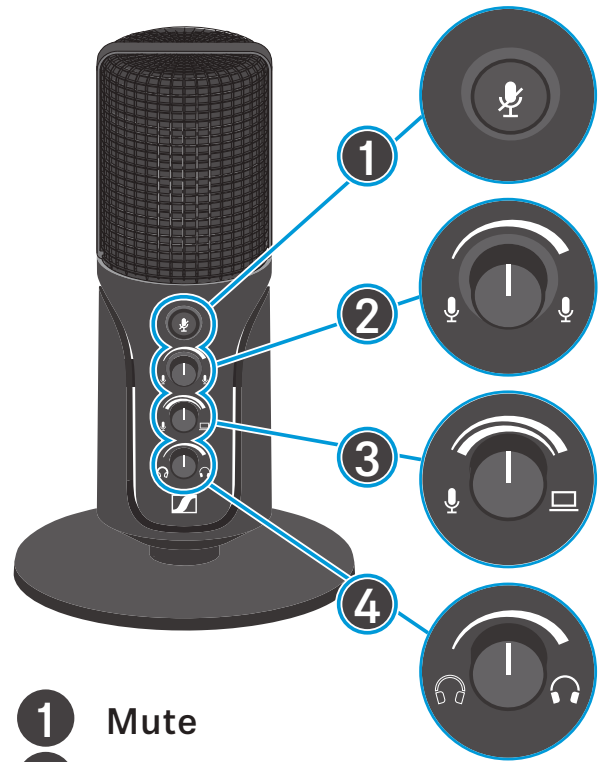

TABLE STAND

Art. no. 700102

USB-C CABLE (3M)

Art. no. 700103

Setup | PROFILE

* Compatible with USB-C enabled Apple devices

Mounting | STREAMING SET

Setup | STREAMING SET

* Compatible with USB-C enabled Apple devices

Voice Pickup

Overview

- 1 Mute
- 2 Gain Control
- 3 Mix Control (Mic/PC)
- 4 Headphone Volume Control

Mute

Gain Control

Mix Control

Headphone Volume