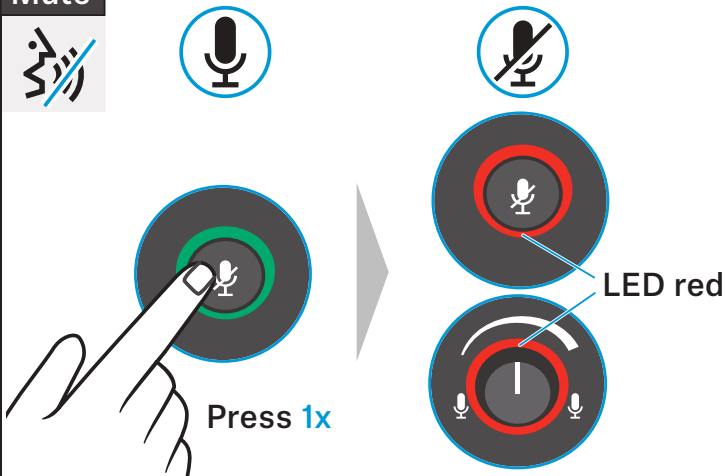

TABLE STAND

Art. no. 700102

USB-C CABLE (3M)

Art. no. 700103

Setup | PROFILE

* Compatible with USB-C enabled Apple devices

Mounting | STREAMING SET

Setup | STREAMING SET

* Compatible with USB-C enabled Apple devices

Voice Pickup

Overview

- 1 Mute
- 2 Gain Control
- 3 Mix Control (Mic/PC)
- 4 Headphone Volume Control

Mute

Gain Control

Mix Control

Headphone Volume