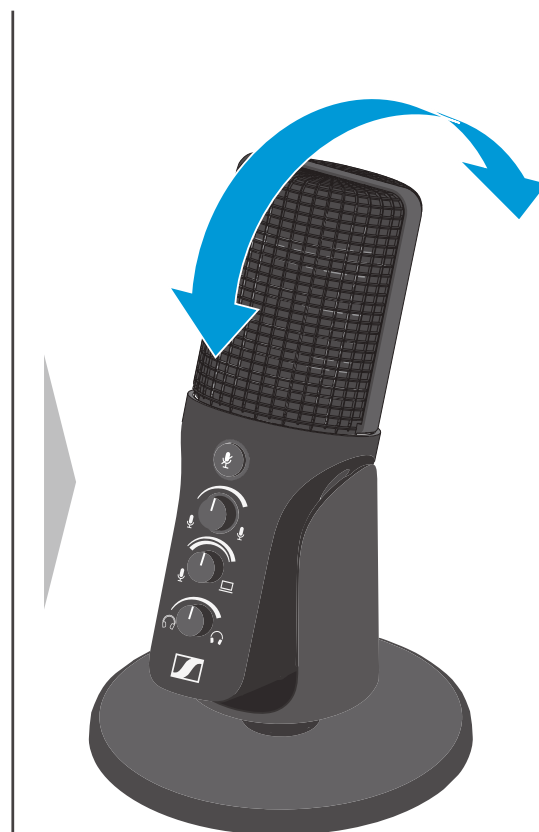

TABLE STAND

Art. no. 700102

USB-C CABLE (3M)

Art. no. 700103

Setup | PROFILE

* Compatible with USB-C enabled Apple devices

Mounting | STREAMING SET

Setup | STREAMING SET

* Compatible with USB-C enabled Apple devices

Voice Pickup

Overview

- 1 Mute
- 2 Gain Control
- 3 Mix Control (Mic/PC)
- 4 Headphone Volume Control

Mute

Gain Control

Mix Control

Headphone Volume