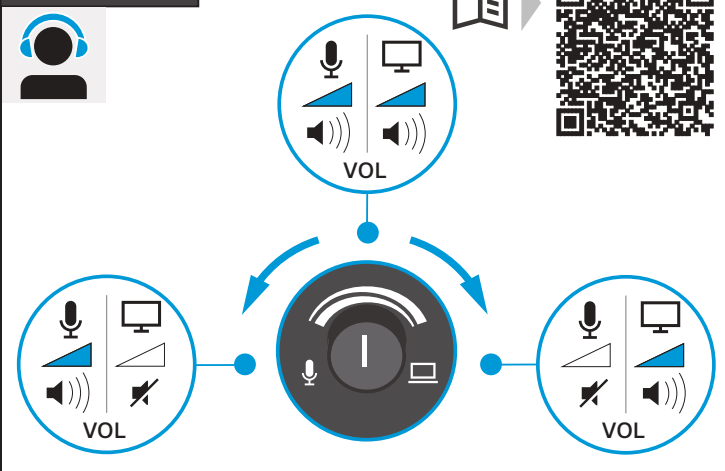

* Compatible with USB-C enabled Apple devices

Voice Pickup

Overview

- 1 Mute
- 2 Gain Control
- 3 Mix Control (Mic/PC)
- 4 Headphone Volume Control

Mute

Gain Control

Mix Control

Headphone Volume