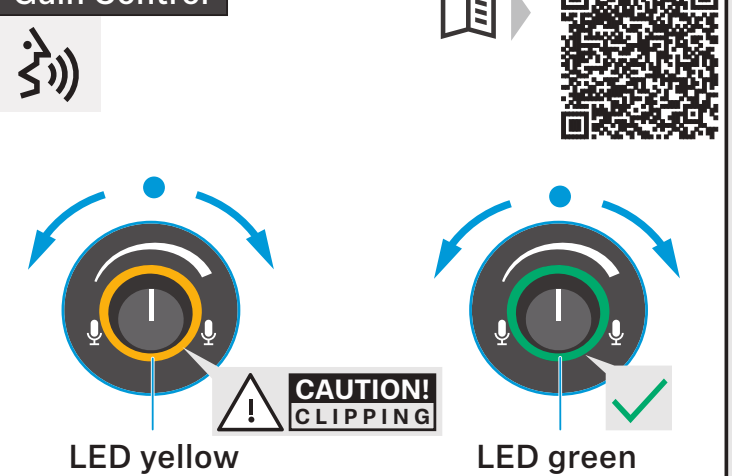

TABLE STAND

Art. no. 700102

USB-C CABLE (3M)

Art. no. 700103

Setup | PROFILE

* Compatible with USB-C enabled Apple devices

Mounting | STREAMING SET

Setup | STREAMING SET

* Compatible with USB-C enabled Apple devices

Voice Pickup

Overview

- 1 Mute
- 2 Gain Control
- 3 Mix Control (Mic/PC)
- 4 Headphone Volume Control

Mute

Gain Control

Mix Control

Headphone Volume