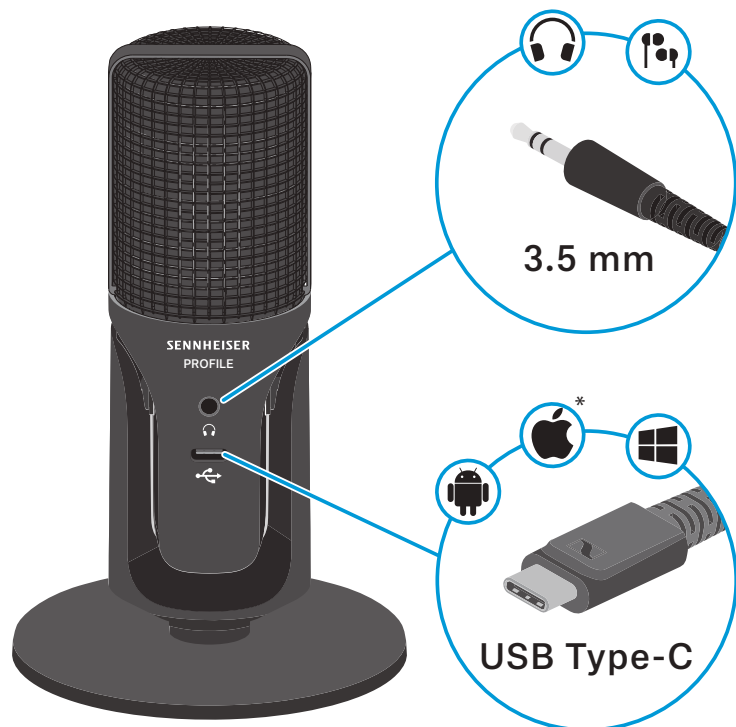

In the Box

PROFILE
Art. no. 700065

Mounting | PROFILE

STREAMING SET

Art. no. 700100

Accessories

BOOM ARM

Art. no. 700101

TABLE STAND

Art. no. 700102

USB-C CABLE (3M)

Art. no. 700103

Setup | PROFILE

* Compatible with USB-C enabled Apple devices

Mounting | STREAMING SET

Setup | STREAMING SET

* Compatible with USB-C enabled Apple devices

Voice Pickup

Overview

- 1 Mute
- 2 Gain Control
- 3 Mix Control (Mic/PC)
- 4 Headphone Volume Control

Mute

Gain Control

Mix Control

Headphone Volume