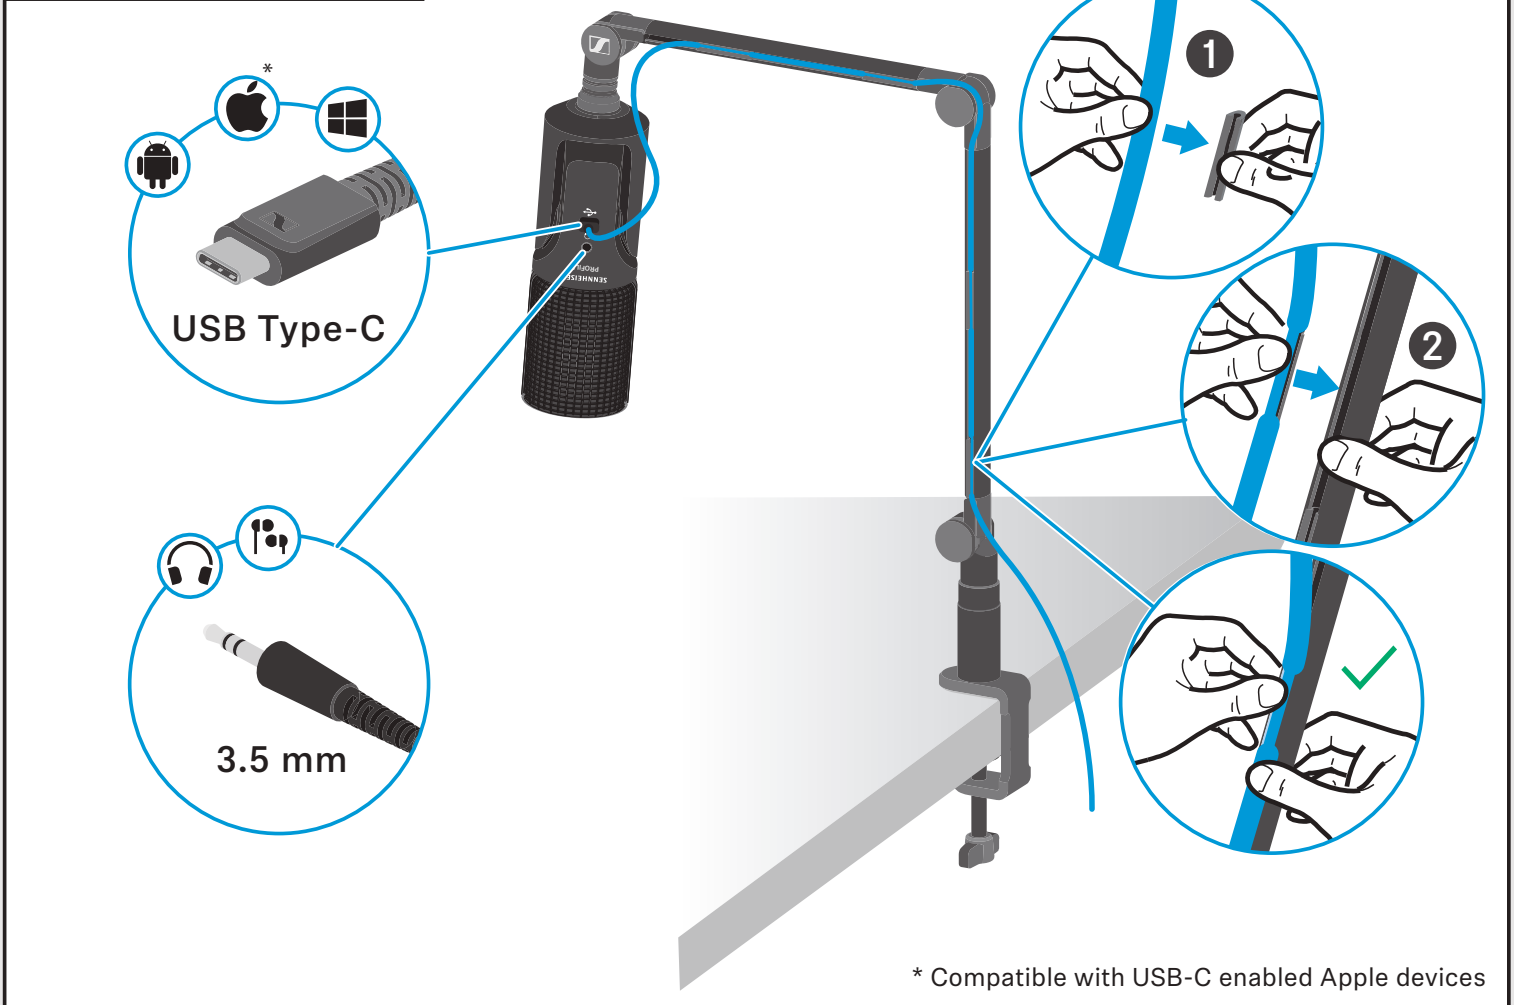

TABLE STAND

Art. no. 700102

USB-C CABLE (3M)

Art. no. 700103

Setup | PROFILE

* Compatible with USB-C enabled Apple devices

Mounting | STREAMING SET

Setup | STREAMING SET

* Compatible with USB-C enabled Apple devices

Voice Pickup

Overview

- 1 Mute
- 2 Gain Control
- 3 Mix Control (Mic/PC)
- 4 Headphone Volume Control

Mute

Gain Control

Mix Control

Headphone Volume