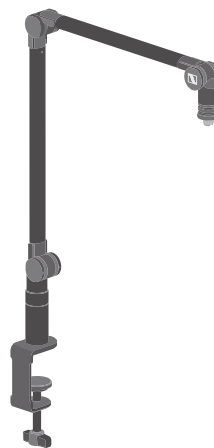

In the Box

PROFILE
Art. no. 700065

Mounting | PROFILE

STREAMING SET

Art. no. 700100

Accessories

BOOM ARM

Art. no. 700101

TABLE STAND

Art. no. 700102

USB-C CABLE (3M)

Art. no. 700103

Setup | PROFILE

* Compatible with USB-C enabled Apple devices

Mounting | STREAMING SET

Setup | STREAMING SET