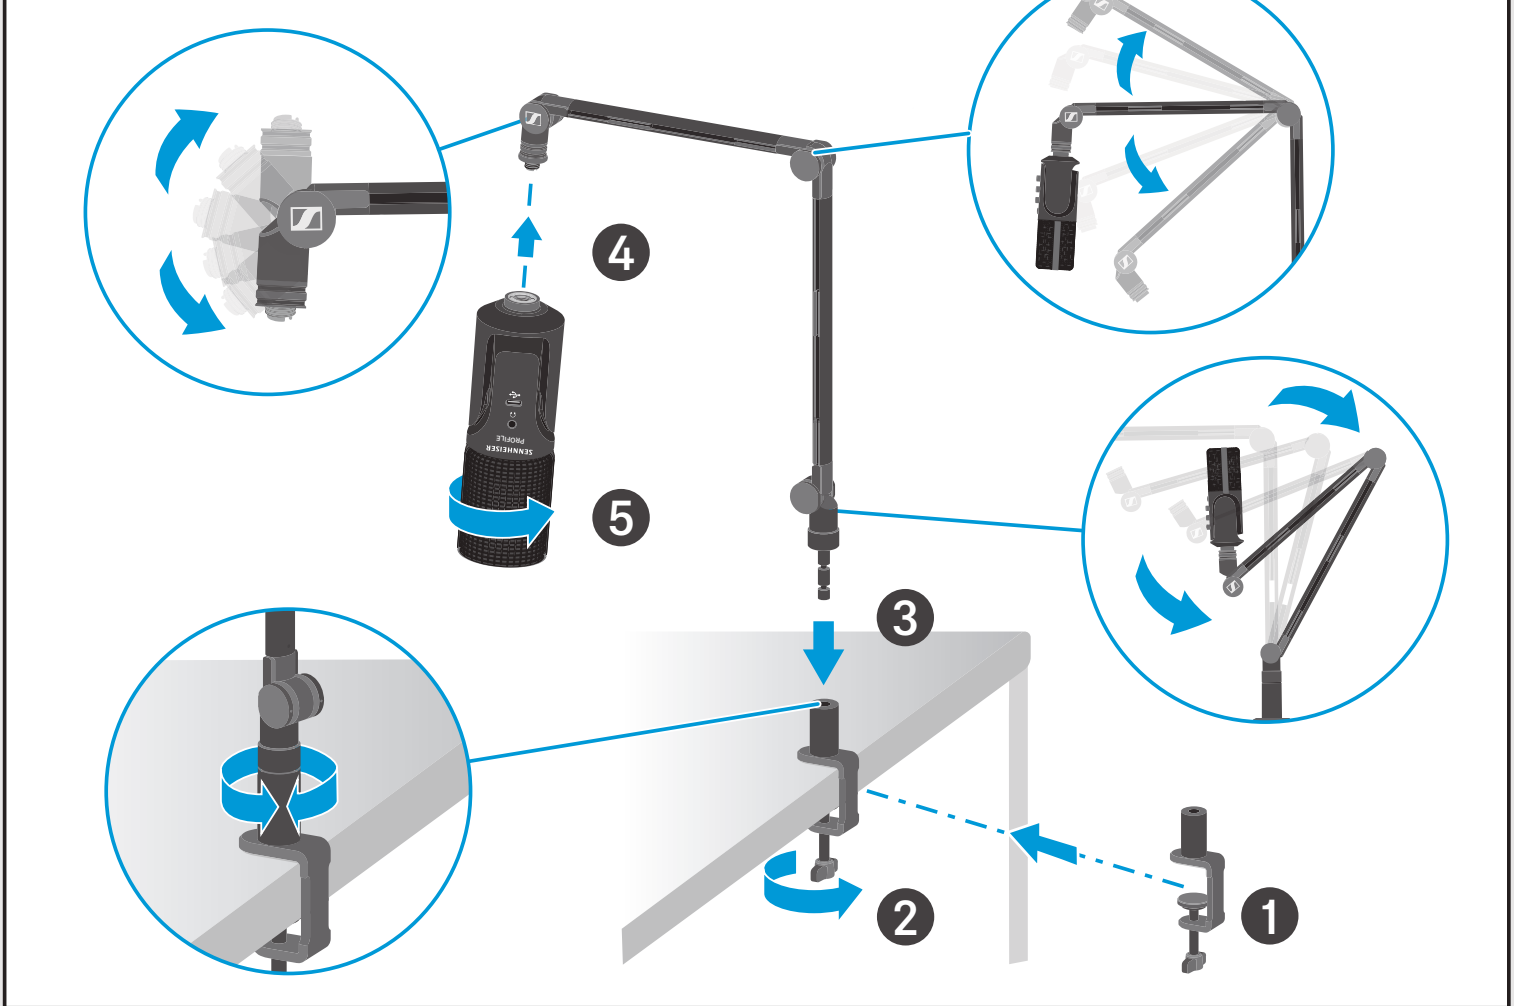

TABLE STAND

Art. no. 700102

USB-C CABLE (3M)

Art. no. 700103

Setup | PROFILE

* Compatible with USB-C enabled Apple devices

Mounting | STREAMING SET

Setup | STREAMING SET

* Compatible with USB-C enabled Apple devices

Voice Pickup

Overview

- 1 Mute
- 2 Gain Control
- 3 Mix Control (Mic/PC)
- 4 Headphone Volume Control

Mute

Gain Control

Mix Control

Headphone Volume