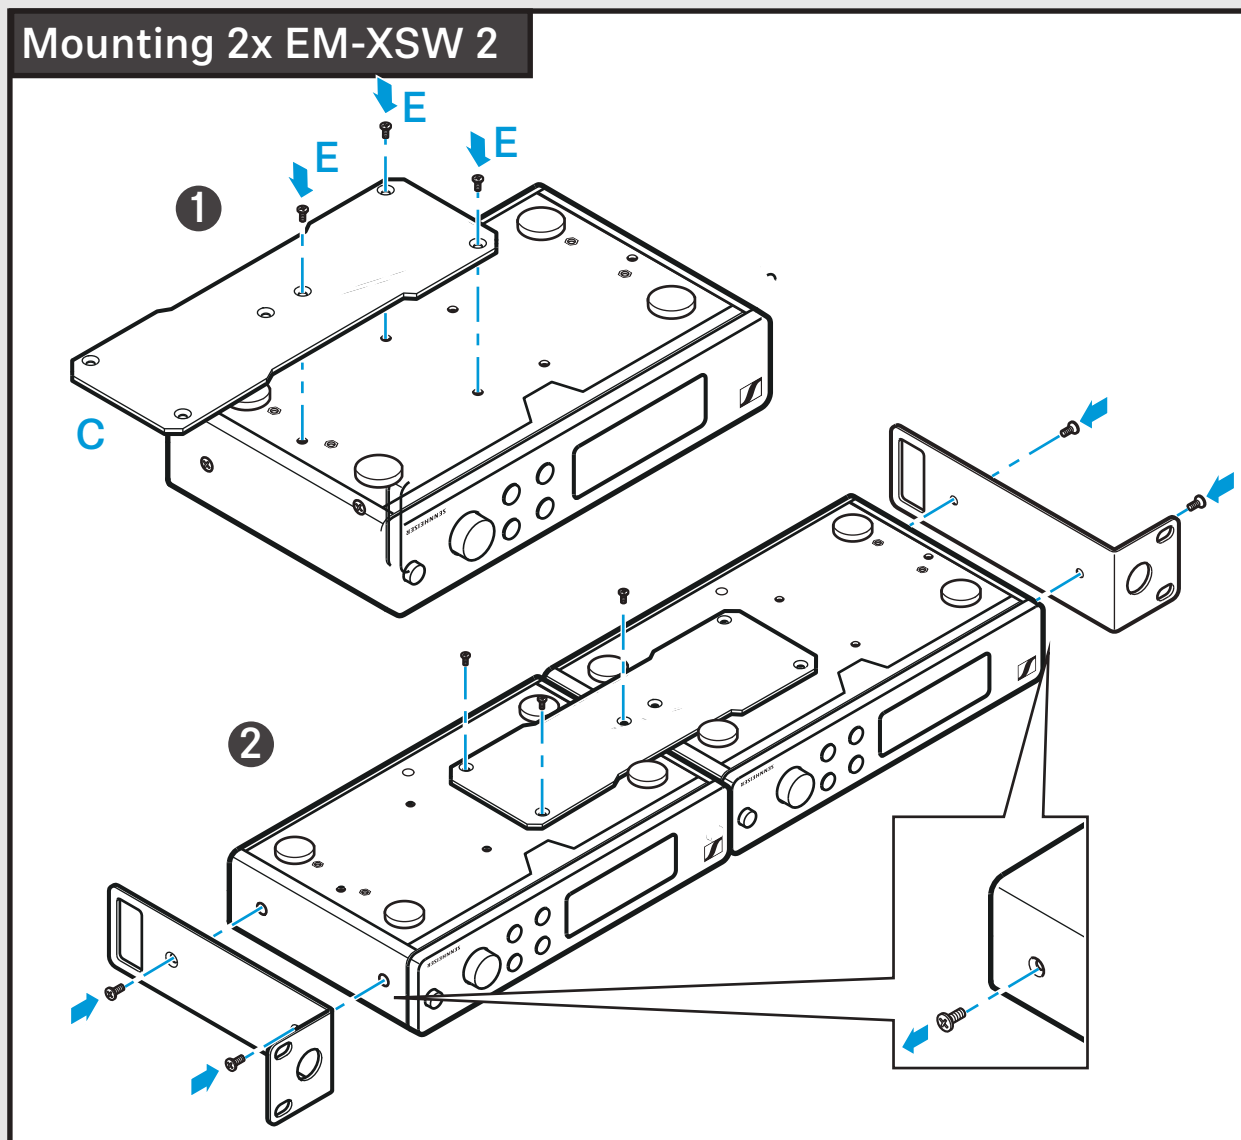

min.
SQ 

max.
SQ 

Sync

Multichannel

Bank 1...8; U
CH. 01...12

Bank CH.	Bank CH.	Bank CH.	Bank CH.	
2 3	2 4	2 5	2 6	✓
1 1	1 2	1 3	1 8	✓
2 3	1 3	4 7	8 9	✗
2 3	2 3	2 3	2 3	✗

Min. distance

SKM

Guitar pickup

GA 1-XSW 2

Quick Guide

Mounting 1x EM-XSW 2

GA 2-XSW 2

Quick Guide

In the box

Mounting