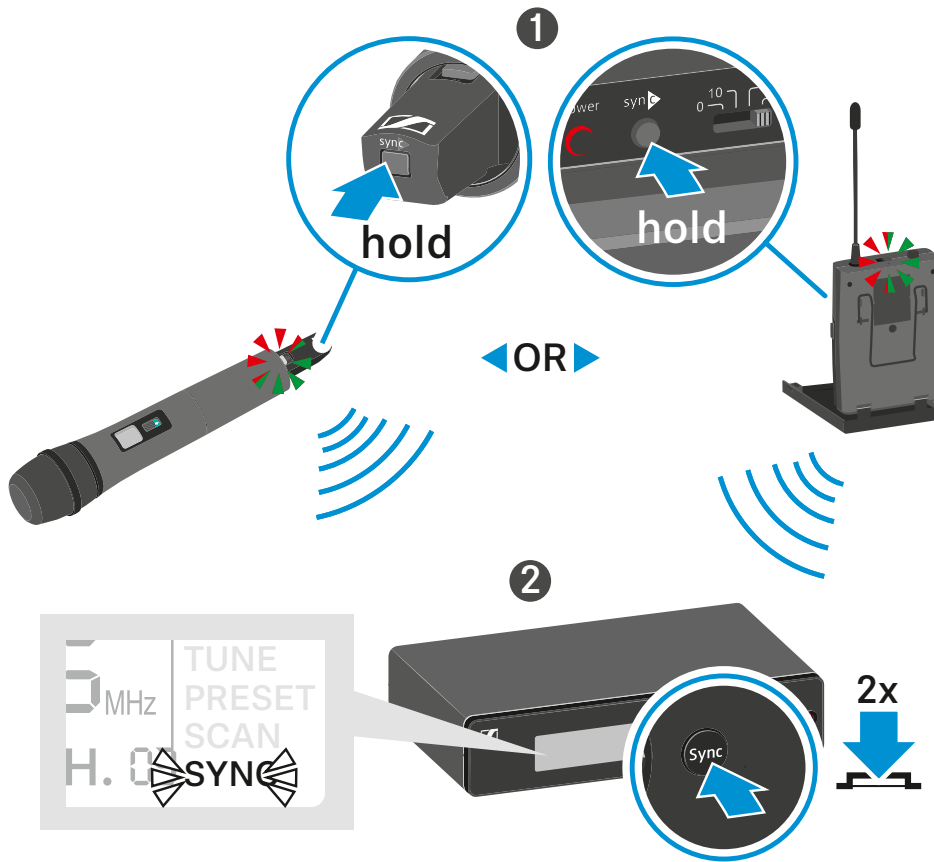

SET

606.025 MHz | ANT TUNE PRESET SCAN SYNC
 B. 0 CH. 00

Sensitivity

-  0 dB
-  -10 dB
-  -20 dB
-  -30 dB

OR

ME 2-2

ME 3-II

Squelch

min.
SQ 

max.
SQ 

Sync

Multichannel

Bank 1...8; U
CH. 01...12

Bank CH.	Bank CH.	Bank CH.	Bank CH.	
2 3	2 4	2 5	2 6	✓
1 1	1 2	1 3	1 8	✓
2 3	1 3	4 7	8 9	✗
2 3	2 3	2 3	2 3	✗

Min. distance

SKM

Guitar pickup

GA 1-XSW 2

Quick Guide

Mounting 1x EM-XSW 2

GA 2-XSW 2

Quick Guide

In the box

Mounting