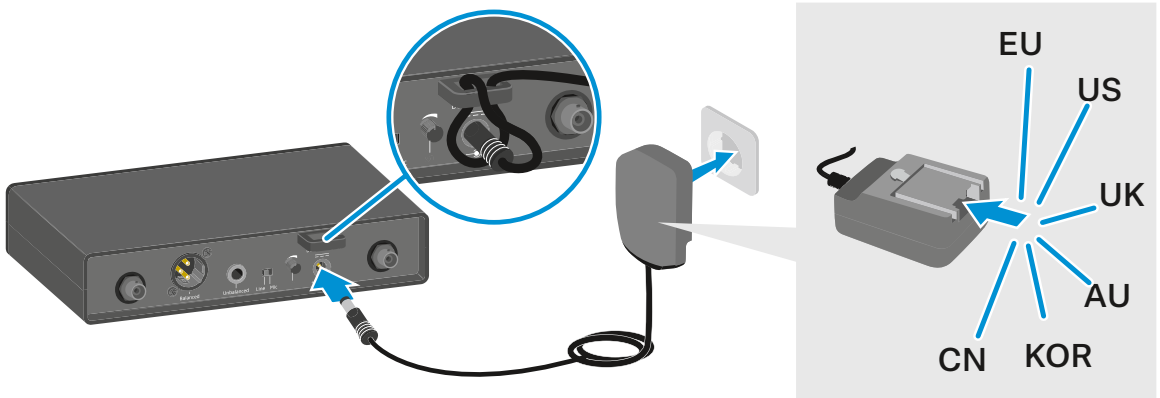

Setup

SENNHEISER