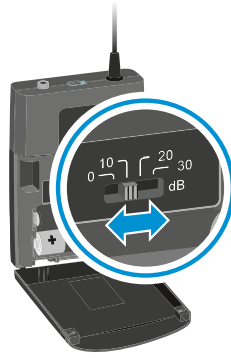

Sensitivity

- 0 dB
- -10 dB
- -20 dB
- -30 dB