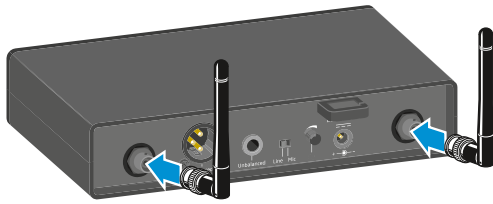

Setup

SENNHEISER