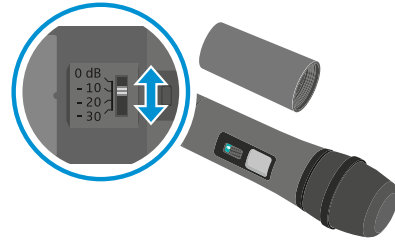

SET

606.025 MHz | ANT TUNE PRESET SCAN SYNC
 B. 0 CH. 00

Sensitivity

-  0 dB
-  -10 dB
-  -20 dB
-  -30 dB

OR

ME 2-2

ME 3-II

Squelch

min.
SQ 

max.
SQ 

Sync

Multichannel

Bank 1...8; U
CH. 01...12

Bank CH.	Bank CH.	Bank CH.	Bank CH.	
2 3	2 4	2 5	2 6	✓
1 1	1 2	1 3	1 8	✓
2 3	1 3	4 7	8 9	✗
2 3	2 3	2 3	2 3	✗

Min. distance

SKM