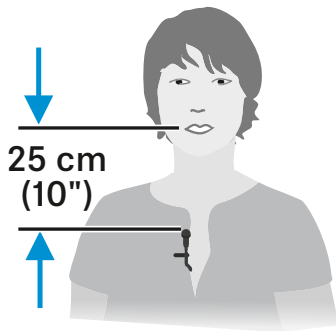

SET

606.025 MHz | ANT TUNE PRESET SCAN SYNC
 B. 0 CH. 00

Sensitivity

-  0 dB
-  -10 dB
-  -20 dB
-  -30 dB

OR

ME 2-2

ME 3-II

Squelch