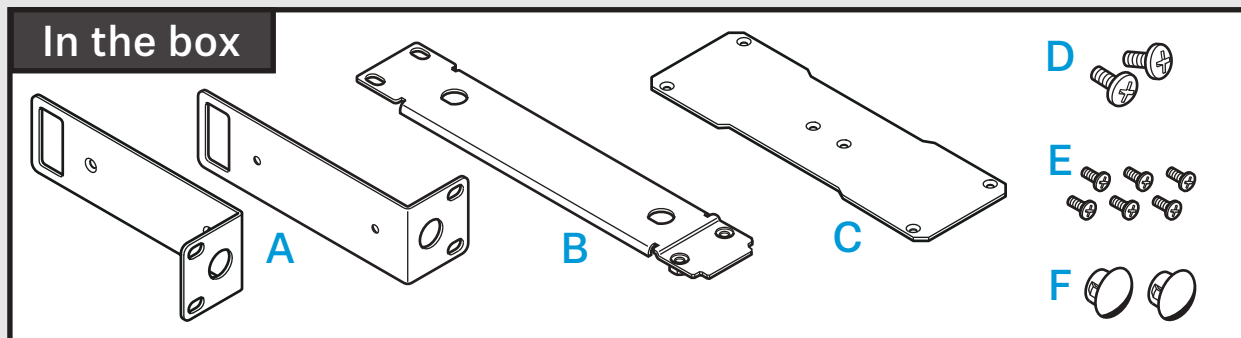

min.
SQ 

max.
SQ 

Sync

Multichannel

Bank 1...8; U
CH. 01...12

Bank CH.	Bank CH.	Bank CH.	Bank CH.	
2 3	2 4	2 5	2 6	✓
1 1	1 2	1 3	1 8	✓
2 3	1 3	4 7	8 9	✗
2 3	2 3	2 3	2 3	✗

Min. distance

SKM

Guitar pickup

GA 1-XSW 2

Quick Guide

Mounting 1x EM-XSW 2

GA 2-XSW 2

Quick Guide

In the box

Mounting