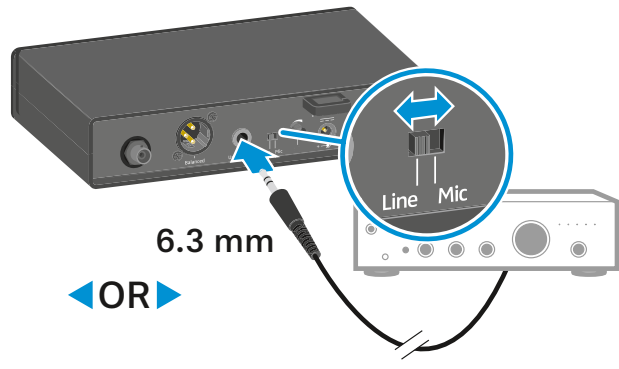

Setup

SENNHEISER