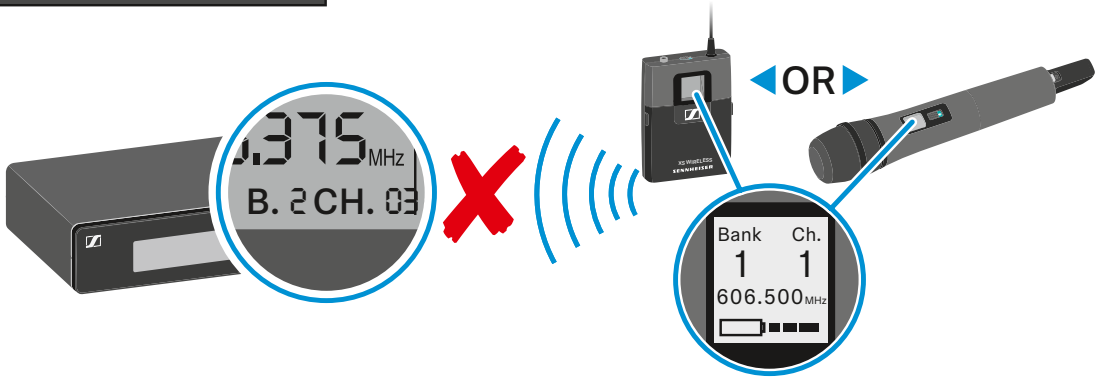

SET

606.025 MHz | ANT TUNE PRESET SCAN SYNC
 B. 0 CH. 00

Sensitivity

-  0 dB
-  -10 dB
-  -20 dB
-  -30 dB

OR

ME 2-2

ME 3-II

Squelch

min.
SQ 

max.
SQ 

Sync

Multichannel

Bank 1...8; U
CH. 01...12

Bank CH.	Bank CH.	Bank CH.	Bank CH.	
2 3	2 4	2 5	2 6	✓
1 1	1 2	1 3	1 8	✓
2 3	1 3	4 7	8 9	✗
2 3	2 3	2 3	2 3	✗

Min. distance

SKM