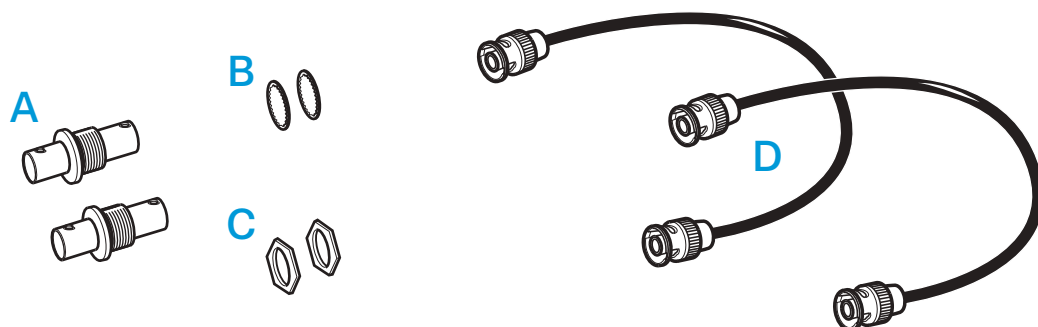

min.
SQ 

max.
SQ 

Sync

Multichannel

Bank 1...8; U
CH. 01...12

Bank CH.	Bank CH.	Bank CH.	Bank CH.	
2 3	2 4	2 5	2 6	✓
1 1	1 2	1 3	1 8	✓
2 3	1 3	4 7	8 9	✗
2 3	2 3	2 3	2 3	✗

Min. distance

SKM

Guitar pickup

GA 1-XSW 2

Quick Guide

Mounting 1x EM-XSW 2

GA 2-XSW 2

Quick Guide

In the box

Mounting