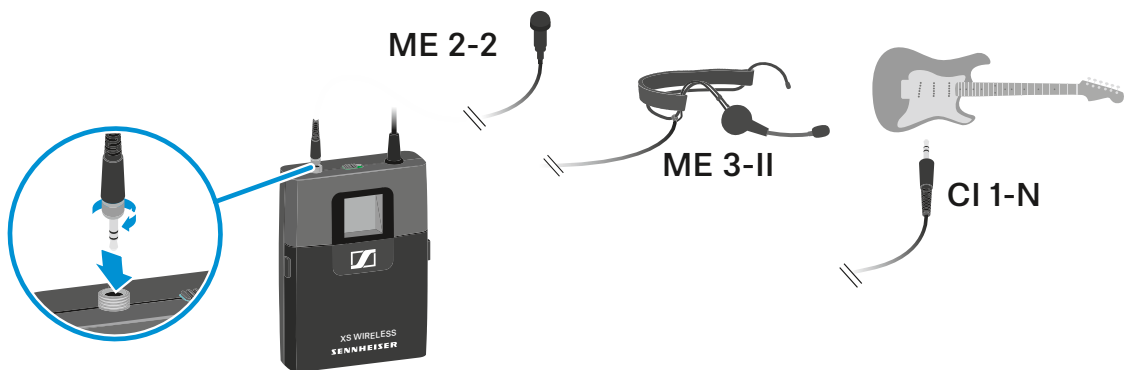

Setup

SENNHEISER