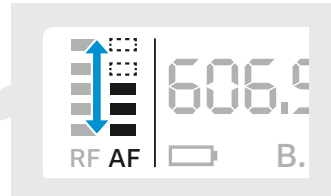

SET

606.025 MHz | ANT TUNE PRESET SCAN SYNC
 B. 0 CH. 00

Sensitivity

-  0 dB
-  -10 dB
-  -20 dB
-  -30 dB

OR

ME 2-2

ME 3-II

Squelch

min.
SQ 

max.
SQ 

Sync

Multichannel

Bank 1...8; U
CH. 01...12

Bank CH.	Bank CH.	Bank CH.	Bank CH.	
2 3	2 4	2 5	2 6	✓
1 1	1 2	1 3	1 8	✓
2 3	1 3	4 7	8 9	✗
2 3	2 3	2 3	2 3	✗

Min. distance

SKM