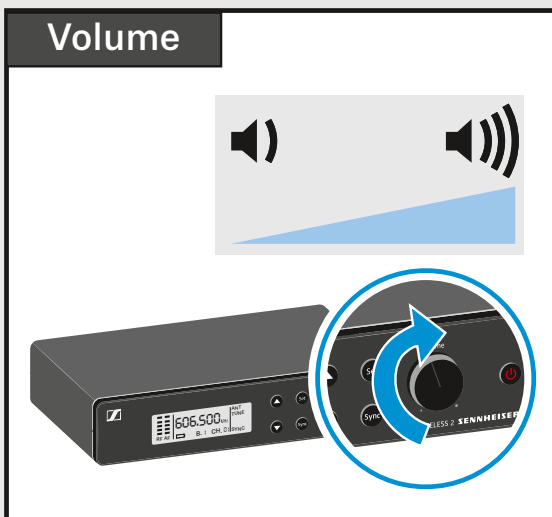

Sennheiser electronic GmbH & Co. KG

Am Labor 1, 30900 Wedemark, Germany, www.sennheiser.com
Printed in Germany, Publ. 02/17, 571344/A03