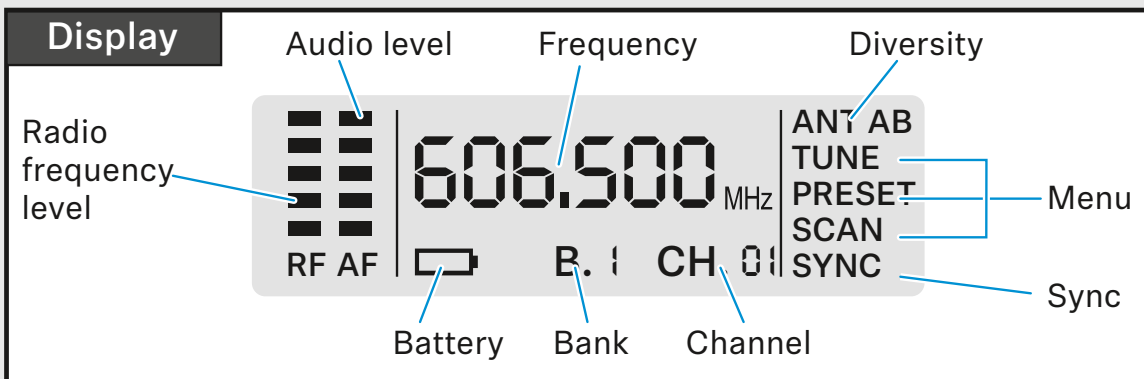

Sennheiser electronic GmbH & Co. KG

Am Labor 1, 30900 Wedemark, Germany, www.sennheiser.com
Printed in Germany, Publ. 02/17, 571344/A03