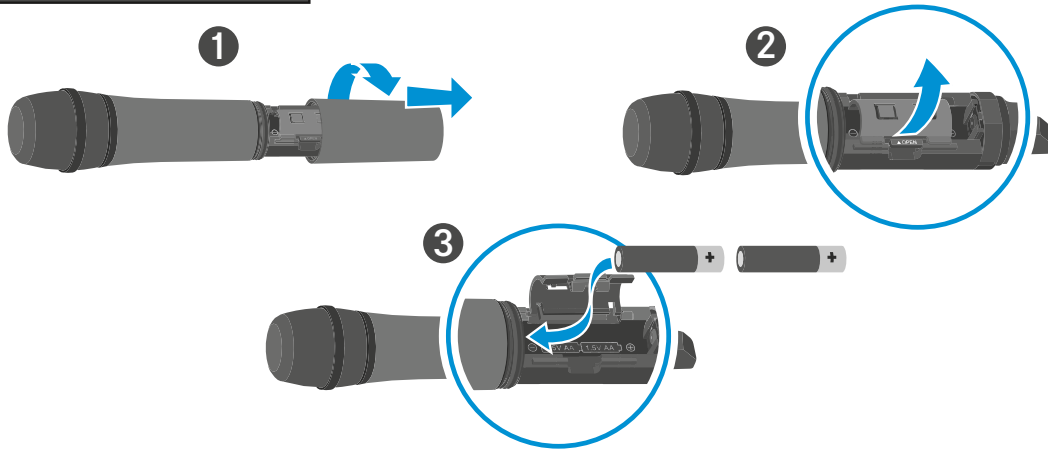

Battery

Low battery

	~ 10 h
	~ 7 h
	~ 3 h
	Low Batt