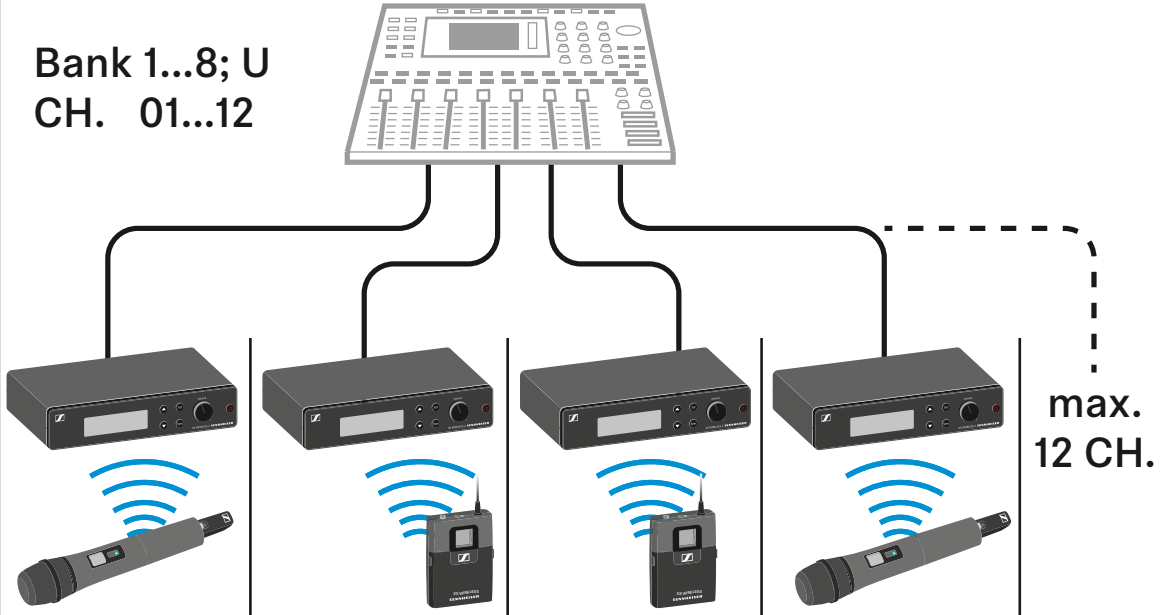

min.
SQ 

max.
SQ 

Sync

Multichannel

Bank 1...8; U
CH. 01...12

Bank CH.	Bank CH.	Bank CH.	Bank CH.	
2 3	2 4	2 5	2 6	✓
1 1	1 2	1 3	1 8	✓
2 3	1 3	4 7	8 9	✗
2 3	2 3	2 3	2 3	✗

Min. distance

SKM

Guitar pickup

GA 1-XSW 2

Quick Guide

Mounting 1x EM-XSW 2

GA 2-XSW 2

Quick Guide

In the box

Mounting