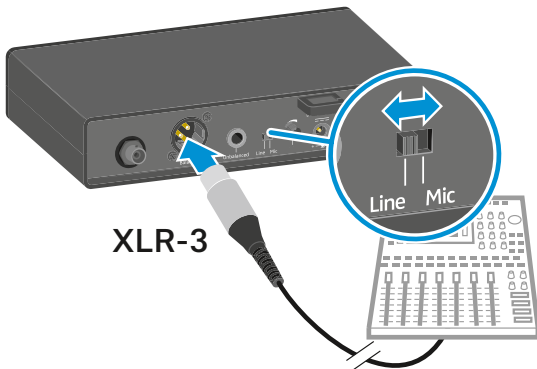

Setup

SENNHEISER