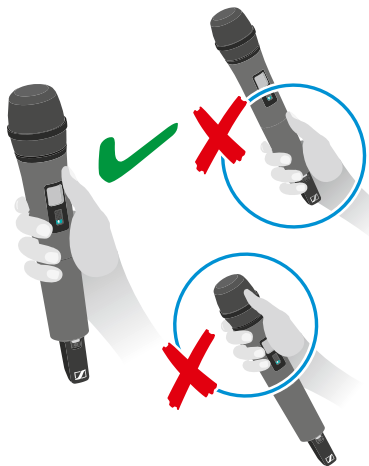

min.
SQ 

max.
SQ 

Sync

Multichannel

Bank 1...8; U
CH. 01...12

Bank CH.	Bank CH.	Bank CH.	Bank CH.	
2 3	2 4	2 5	2 6	✓
1 1	1 2	1 3	1 8	✓
2 3	1 3	4 7	8 9	✗
2 3	2 3	2 3	2 3	✗

Min. distance

SKM

Guitar pickup

GA 1-XSW 2

Quick Guide

Mounting 1x EM-XSW 2

GA 2-XSW 2

Quick Guide

In the box

Mounting