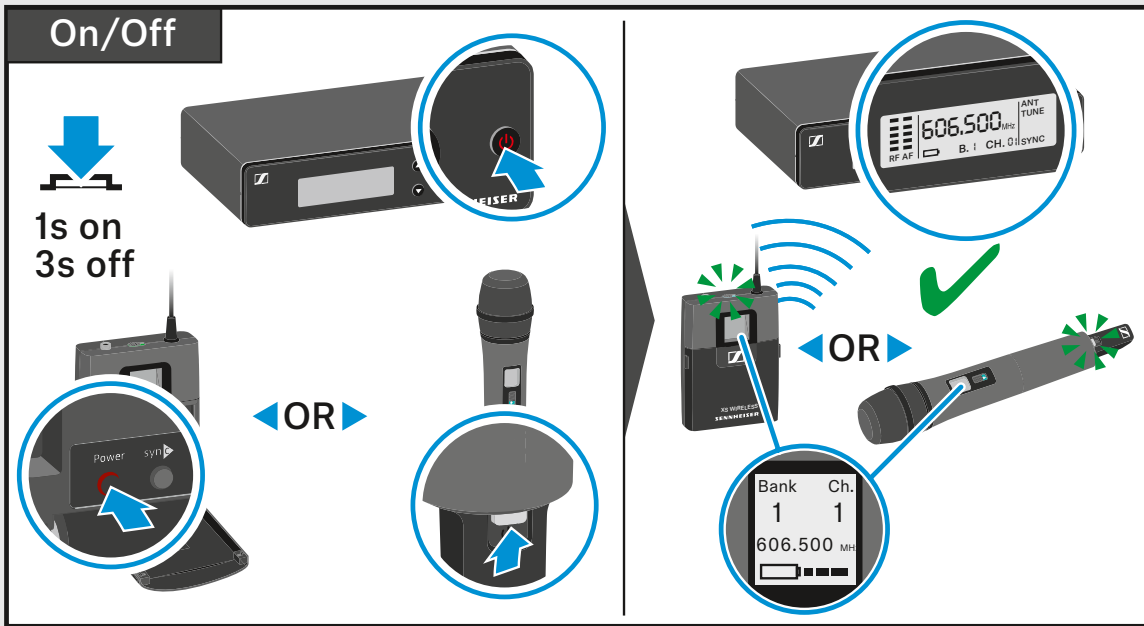

Sennheiser electronic GmbH & Co. KG

Am Labor 1, 30900 Wedemark, Germany, www.sennheiser.com
Printed in Germany, Publ. 02/17, 571344/A03