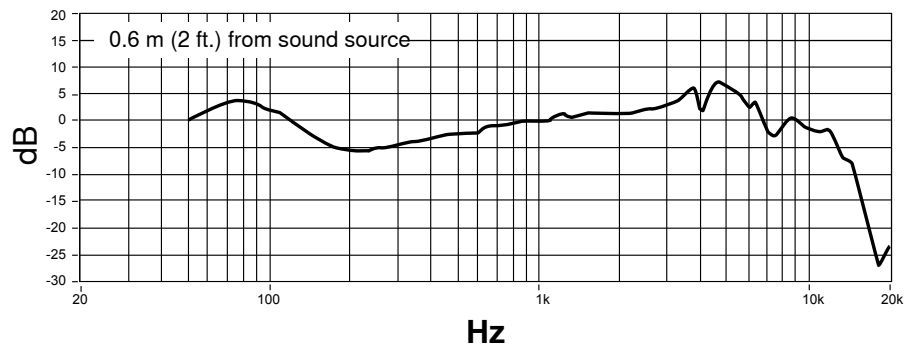

Frequency Response

SHURE®

LEGENDARY
PERFORMANCE™

www.shure.com

© 2015 Shure Incorporated