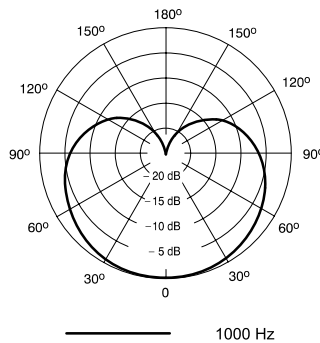

Polar Pattern