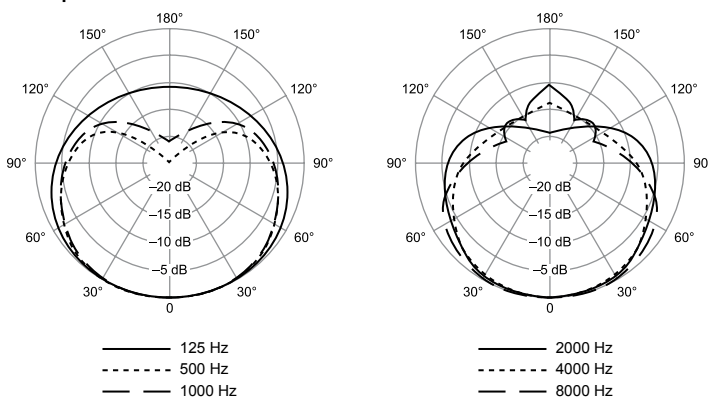

Polar pattern

Frequency response