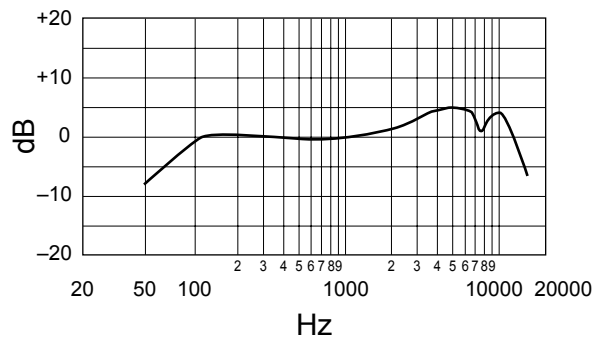

SHURE®

LEGENDARY
PERFORMANCE™

www.shure.com

©2015 Shure Incorporated